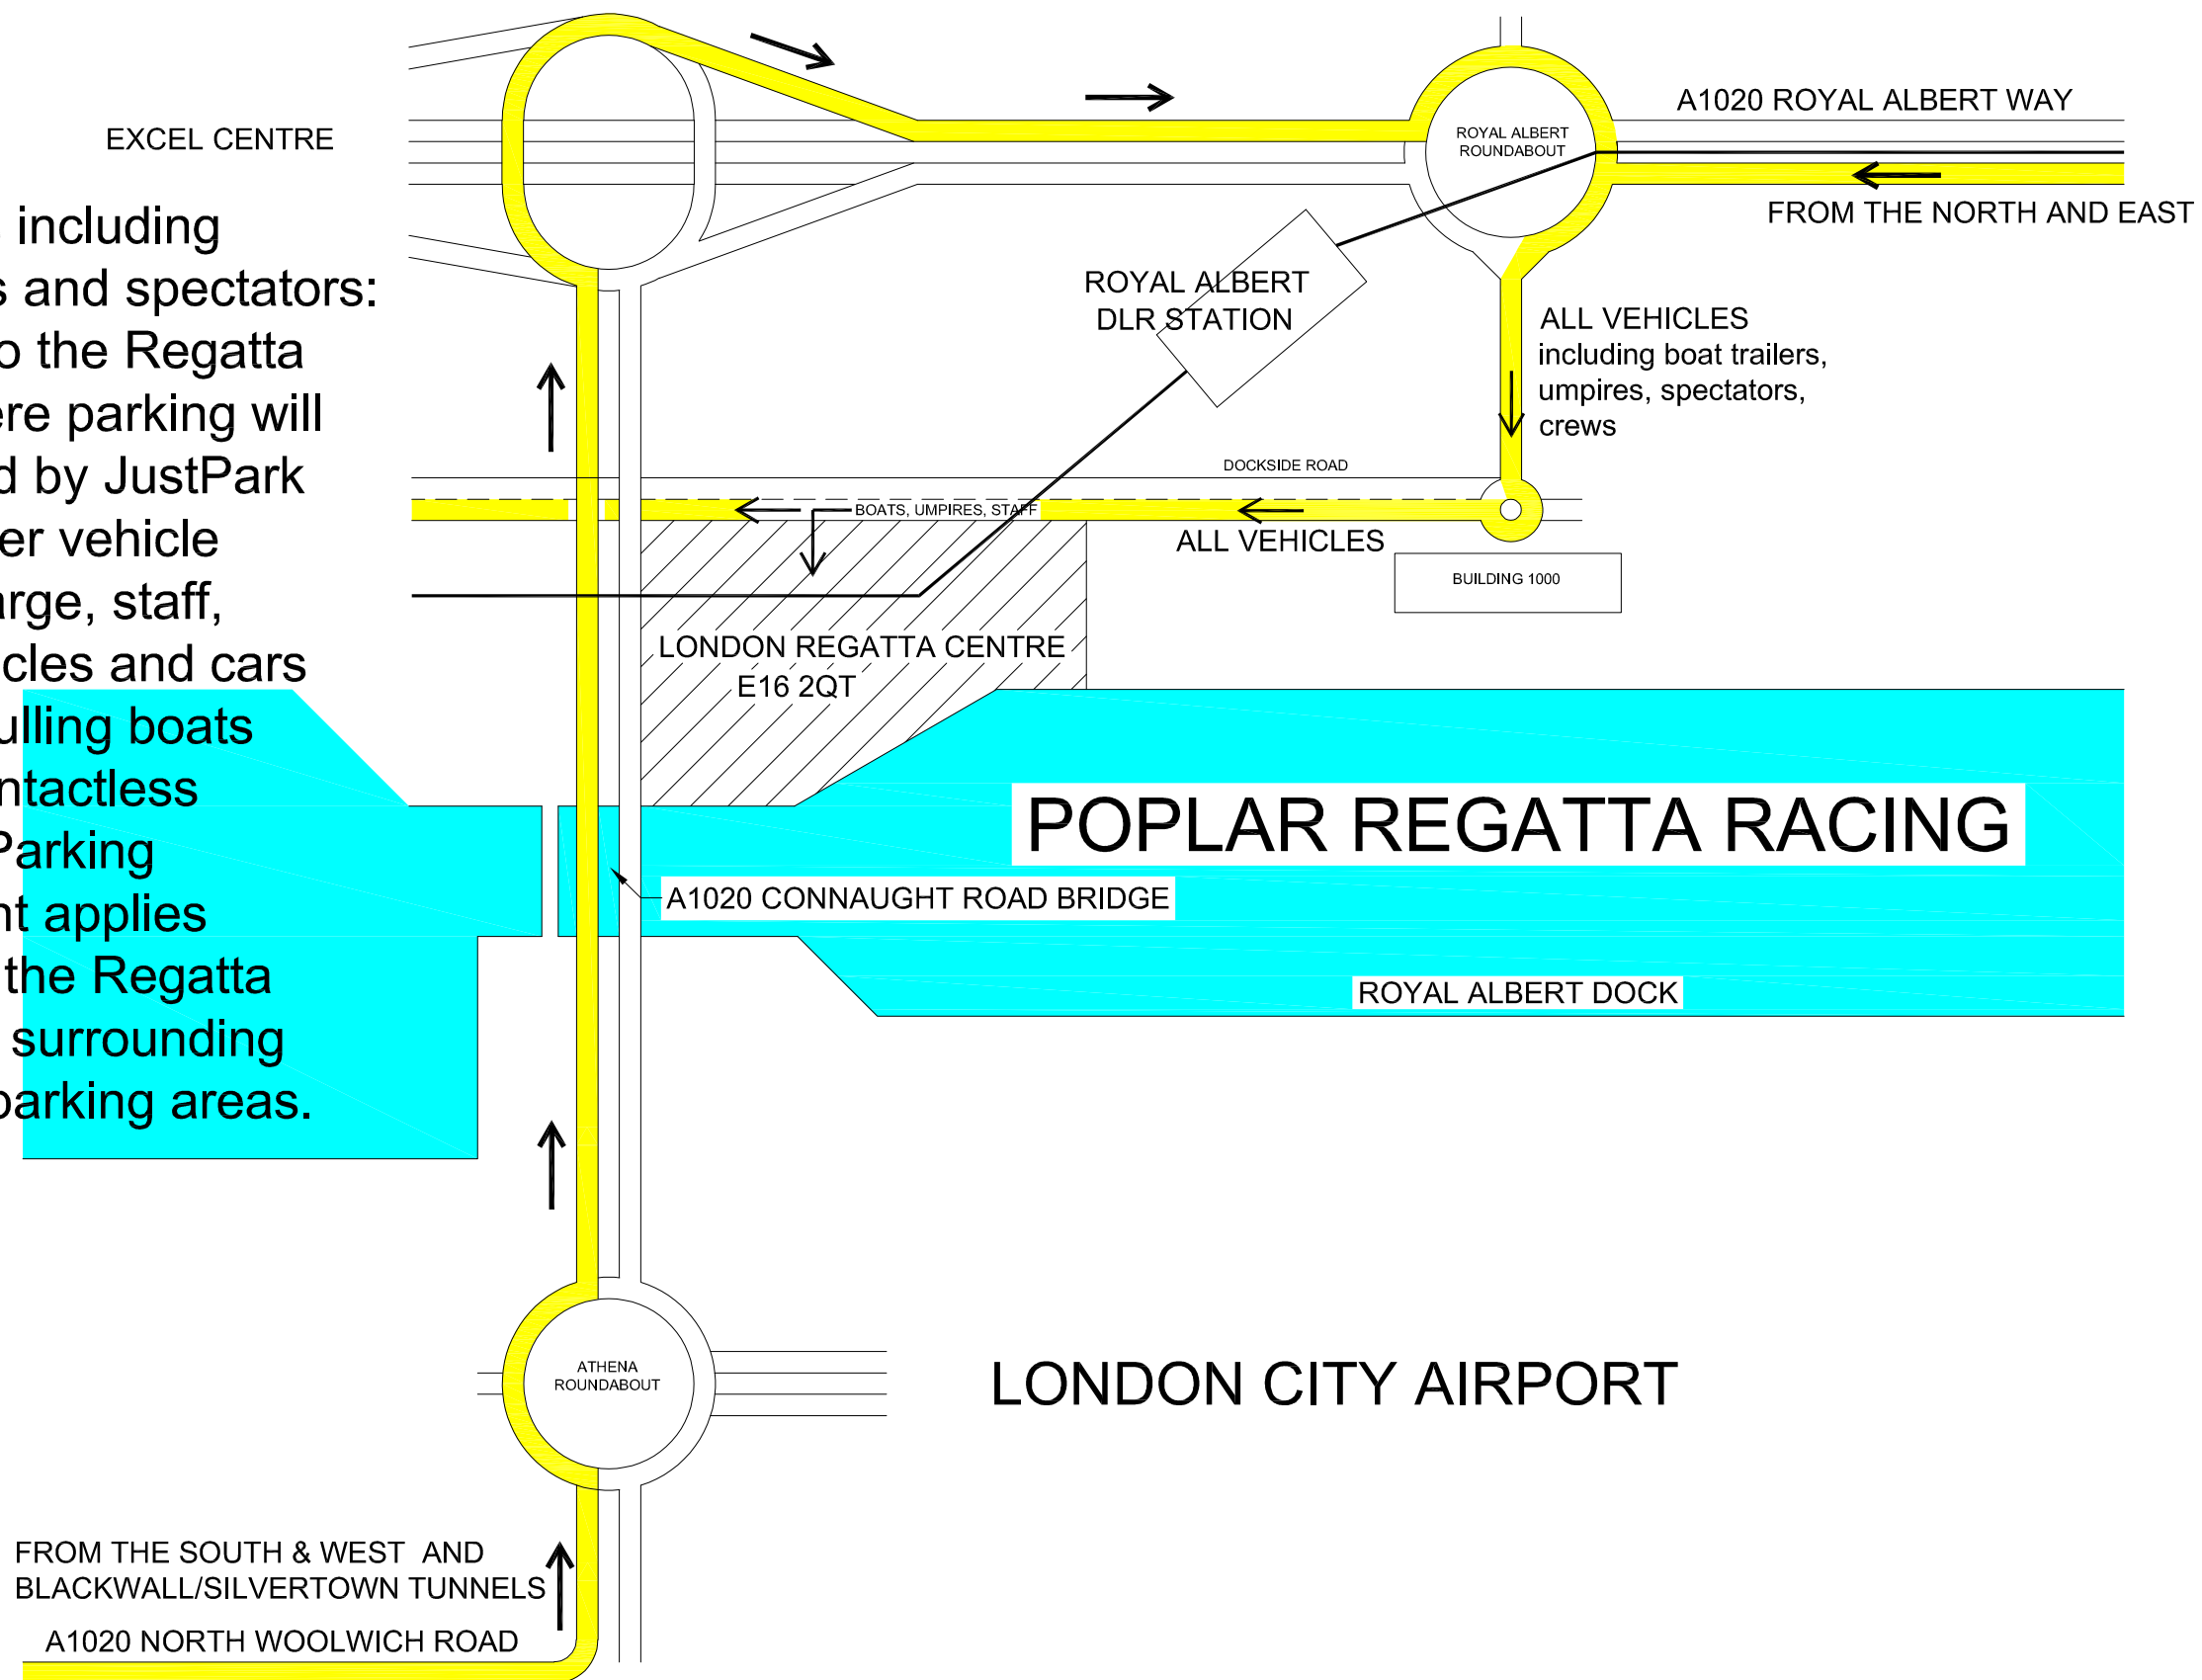

All vehicles including competitors and spectators: please go to the Regatta Centre where parking will be allocated by JustPark staff. £11 per vehicle parking charge, staff, towing vehicles and cars carrying sculling boats exempt: contactless accepted. Parking enforcement applies throughout the Regatta Centre and surrounding roads and parking areas.

LONDON CITY AIRPORT

POPLAR REGATTA
 Sunday 17th May 2026 09.00 to 18.00
 London Regatta Centre E16 2QT

Coming from south of the river? Don't forget the toll charge for the Blackwall and Silvertown tunnels, applies in each direction